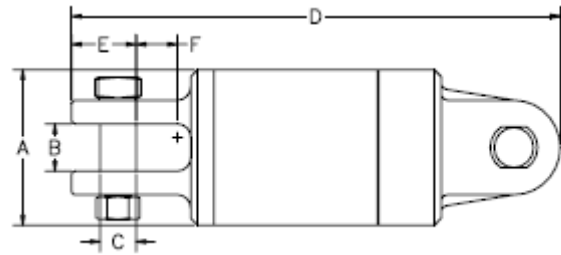

DUB-LITE Swivel[®] Clevis x Clevis

Dimension Drawing for:
3-00503-204, 205, 208, 210, 215

Dimension Drawing for:
3-00503-220, 230, 245

DUB-LITE Swivels[®] - Clevis x Clevis

Safe Working Limit	Ultimate Load	A	B	C	D	E	F	G	Net Weight	Part No.
8,500 lbs.	25,500 lbs.	2"	3/4"	11/16"	8 3/4"	1 3/8"	5/8"	3/4"	5.0 lbs.	3-00503-204
10,000 lbs.	30,000 lbs.	2 1/4"	7/8"	3/4"	9 5/8"	1 1/2"	3/4"	7/8"	7.0 lbs.	3-00503-205
15,000 lbs.	45,000 lbs.	2 1/2"	1"	7/8"	11 1/4"	1 3/4"	7/8"	1"	10 lbs.	3-00503-208
20,000 lbs.	60,000 lbs.	2 1/2"	1"	7/8"	11 7/8"	1 3/4"	7/8"	1"	11 lbs.	3-00503-210
30,000 lbs.	90,000 lbs.	3"	1 5/16"	1 1/8"	14"	2 1/4"	1 1/8"	1 1/4"	18 lbs.	3-00503-215
40,000 lbs.	120,000 lbs.	4 3/4"	1 3/4"	1 1/8"	16 1/2"	2 1/16"	1 7/16"	-	49 lbs.	3-00503-220
60,000 lbs.	180,000 lbs.	5 3/4"	1 3/4"	1 3/8"	18 1/4"	2 1/2"	1 7/16"	-	78 lbs.	3-00503-230
90,000 lbs.	270,000 lbs.	6"	1 3/4"	1 3/8"	19 3/8"	2 1/2"	1 7/16"	-	89 lbs.	3-00503-245