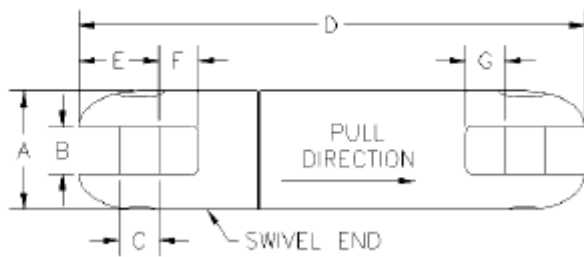

DUB-LITE Swivel[®] Clevis x Clevis

Dimension Drawing for:
3-00503-204, 205, 208, 210, 215

Dimension Drawing for:
3-00503-220, 230, 245

DUB-LITE Swivels[®] - Clevis x Clevis

Safe Working Limit	Ultimate Load	A	B	C	D	E	F	G	Net Weight	Part No.
8,500 lbs.	25,500 lbs.	2"	3/4"	11/16"	8 3/4"	1 3/8"	5/8"	3/4"	5.0 lbs.	3-00503-204
10,000 lbs.	30,000 lbs.	2 1/4"	7/8"	3/4"	9 5/8"	1 1/2"	3/4"	7/8"	7.0 lbs.	3-00503-205
15,000 lbs.	45,000 lbs.	2 1/2"	1"	7/8"	11 1/4"	1 3/4"	7/8"	1"	10 lbs.	3-00503-208
20,000 lbs.	60,000 lbs.	2 1/2"	1"	7/8"	11 7/8"	1 3/4"	7/8"	1"	11 lbs.	3-00503-210
30,000 lbs.	90,000 lbs.	3"	1 5/16"	1 1/8"	14"	2 1/4"	1 1/8"	1 1/4"	18 lbs.	3-00503-215
40,000 lbs.	120,000 lbs.	4 3/4"	1 3/4"	1 1/8"	16 1/2"	2 1/16"	1 7/16"	-	49 lbs.	3-00503-220
60,000 lbs.	180,000 lbs.	5 3/4"	1 3/4"	1 3/8"	18 1/4"	2 1/2"	1 7/16"	-	78 lbs.	3-00503-230
90,000 lbs.	270,000 lbs.	6"	1 3/4"	1 3/8"	19 3/8"	2 1/2"	1 7/16"	-	89 lbs.	3-00503-245