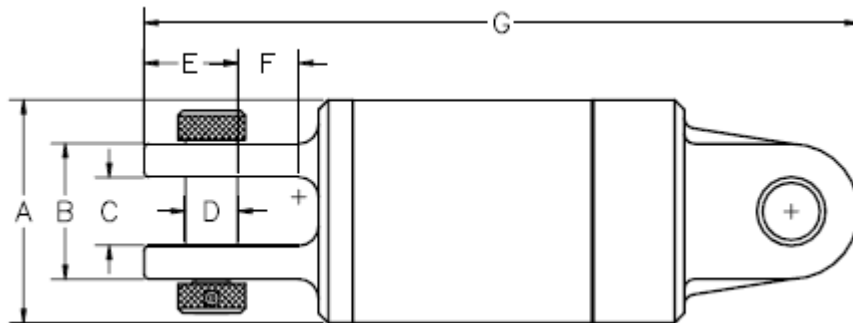

### DUB Swivel® - Clevis x Clevis

Safe Working Limit	Ultimate Load	A	B	C	D	E	F	G	Net Weight	Part No.
5,000 lbs.	25,000 lbs.	2"	2"	1"	11/16"	1 3/16"	13/16"	7 1/2"	3.8 lbs.	3-00508-202
10,000 lbs.	50,000 lbs.	3 1/8"	2 1/4"	1 1/4"	3/4"	1 5/16"	7/8"	11 1/2"	15 lbs.	3-00508-205
20,000 lbs.	100,000 lbs.	3 3/4"	2 3/4"	1 1/2"	1"	1 5/8"	15/16"	13 5/8"	27 lbs.	3-00508-210
30,000 lbs.	150,000 lbs.	4 3/4"	3 1/4"	1 3/4"	1 1/8"	2 1/16"	1 7/16"	18"	57 lbs.	3-00508-215
40,000 lbs.	200,000 lbs.	5 3/4"	3 1/2"	1 3/4"	1 3/8"	2 1/2"	1 7/16"	18 1/2"	83 lbs.	3-00508-220
60,000 lbs.	300,000 lbs.	6"	3 1/2"	1 3/4"	1 3/8"	2 1/2"	1 7/16"	18 1/2"	85 lbs.	3-00508-230
80,000 lbs.	400,000 lbs.	6 1/2"	4 5/8"	2 1/8"	1 3/4"	3 5/16"	1 7/8"	24 1/2"	150 lbs.	3-00508-240
120,000 lbs.	600,000 lbs.	7 1/2"	5 1/2"	2 3/4"	2 1/8"	3 5/8"	2 5/8"	29"	250 lbs.	3-00508-260
160,000 lbs.	800,000 lbs.	9"	6"	3 1/4"	2 1/2"	4 13/16"	2 3/4"	33 1/2"	380 lbs.	3-00508-280