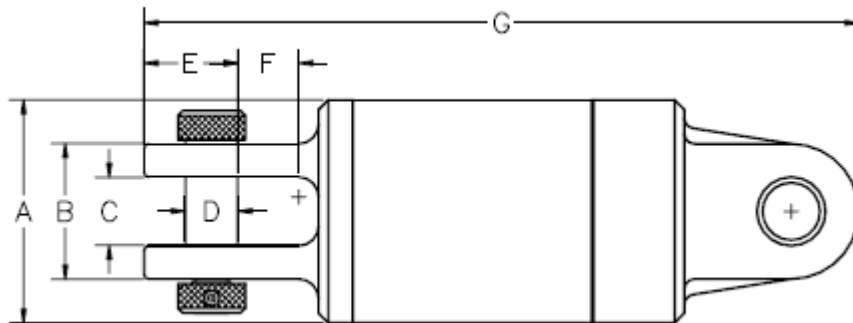

DUB Swivel[®] Clevis x Clevis

DUB Swivel[®] - Clevis x Clevis

Safe Working Limit	Ultimate Load	A	B	C	D	E	F	G	Net Weight	Part No.
5,000 lbs.	25,000 lbs.	2"	2"	1"	11/16"	1 3/16"	13/16"	7 1/2"	3.8 lbs.	3-00508-202
10,000 lbs.	50,000 lbs.	3 1/8"	2 1/4"	1 1/4"	3/4"	1 5/16"	7/8"	11 1/2"	15 lbs.	3-00508-205
20,000 lbs.	100,000 lbs.	3 3/4"	2 3/4"	1 1/2"	1"	1 5/8"	15/16"	13 5/8"	27 lbs.	3-00508-210
30,000 lbs.	150,000 lbs.	4 3/4"	3 1/4"	1 3/4"	1 1/8"	2 1/16"	1 7/16"	18"	57 lbs.	3-00508-215
40,000 lbs.	200,000 lbs.	5 3/4"	3 1/2"	1 3/4"	1 3/8"	2 1/2"	1 7/16"	18 1/2"	83 lbs.	3-00508-220
60,000 lbs.	300,000 lbs.	6"	3 1/2"	1 3/4"	1 3/8"	2 1/2"	1 7/16"	18 1/2"	85 lbs.	3-00508-230
80,000 lbs.	400,000 lbs.	6 1/2"	4 5/8"	2 1/8"	1 3/4"	3 5/16"	1 7/8"	24 1/2"	150 lbs.	3-00508-240
120,000 lbs.	600,000 lbs.	7 1/2"	5 1/2"	2 3/4"	2 1/8"	3 5/8"	2 5/8"	29"	250 lbs.	3-00508-260
160,000 lbs.	800,000 lbs.	9"	6"	3 1/4"	2 1/2"	4 13/16"	2 3/4"	33 1/2"	380 lbs.	3-00508-280