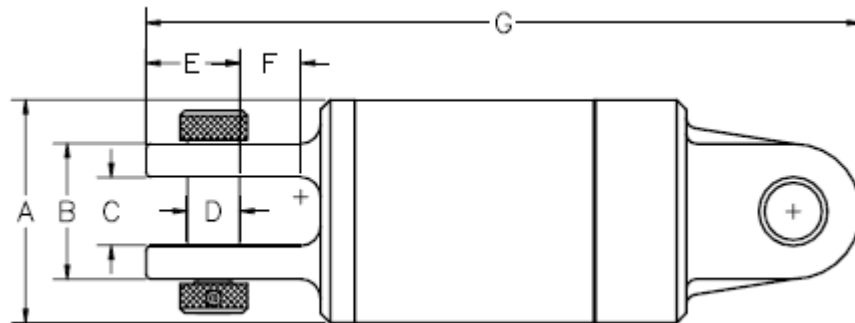

DUB Swivel® Clevis x Clevis

DUB Swivel® - Clevis x Clevis

Safe Working Limit	Ultimate Load	A	B	C	D	E	F	G	Net Weight	Part No.
5,000 lbs.	25,000 lbs.	2"	2"	1"	11/16"	1 3/16"	13/16"	7 1/2"	3.8 lbs.	3-00508-202
10,000 lbs.	50,000 lbs.	3 1/8"	2 1/4"	1 1/4"	3/4"	1 5/16"	7/8"	11 1/2"	15 lbs.	3-00508-205
20,000 lbs.	100,000 lbs.	3 3/4"	2 3/4"	1 1/2"	1"	1 5/8"	15/16"	13 5/8"	27 lbs.	3-00508-210
30,000 lbs.	150,000 lbs.	4 3/4"	3 1/4"	1 3/4"	1 1/8"	2 1/16"	1 7/16"	18"	57 lbs.	3-00508-215
40,000 lbs.	200,000 lbs.	5 3/4"	3 1/2"	1 3/4"	1 3/8"	2 1/2"	1 7/16"	18 1/2"	83 lbs.	3-00508-220
60,000 lbs.	300,000 lbs.	6"	3 1/2"	1 3/4"	1 3/8"	2 1/2"	1 7/16"	18 1/2"	85 lbs.	3-00508-230
80,000 lbs.	400,000 lbs.	6 1/2"	4 5/8"	2 1/8"	1 3/4"	3 5/16"	1 7/8"	24 1/2"	150 lbs.	3-00508-240
120,000 lbs.	600,000 lbs.	7 1/2"	5 1/2"	2 3/4"	2 1/8"	3 5/8"	2 5/8"	29"	250 lbs.	3-00508-260
160,000 lbs.	800,000 lbs.	9"	6"	3 1/4"	2 1/2"	4 13/16"	2 3/4"	33 1/2"	380 lbs.	3-00508-280